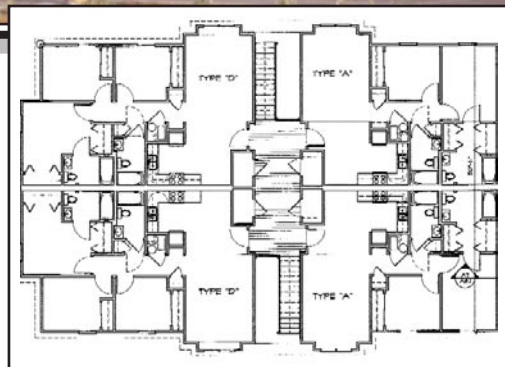

DODGE CITY SUNDANCE APARTMENTS

Dodge City, Kansas

PROJECT DESCRIPTION

32,000 SF APARTMENT COMPLEX

2 AND 3 BEDROOM UNITS

48 TOTAL UNITS

CLUB HOUSE

ARCHITECT